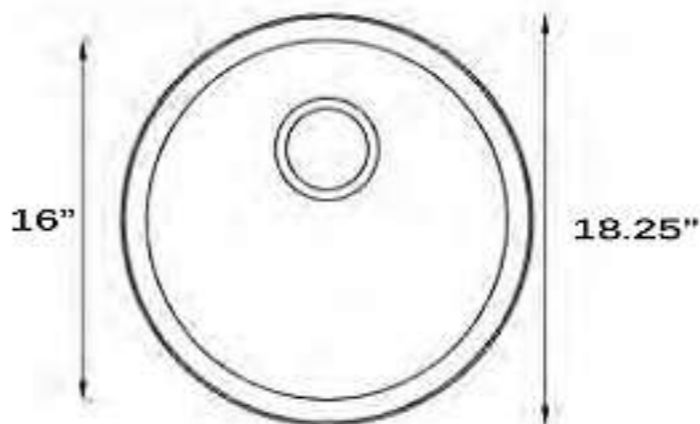

# Nantucket

S I N K S

MODEL:  
**NS37**

TOP VIEW

SIDE VIEW

Overall Dimensions	Large Bowl	Small Bowl	Reverse Model
18.25" Diameter	16" Diameter	NA	NA

## FEATURES

- Premium T-304, 18 gauge Stainless Steel Kitchen Sink
- 8" Bowl Depth
- Brushed Satin Finish
- Limited Lifetime Manufacturers Warranty
- Insulated to Reduce Condensation
- Rubber Padding is Applied for Noise Reduction