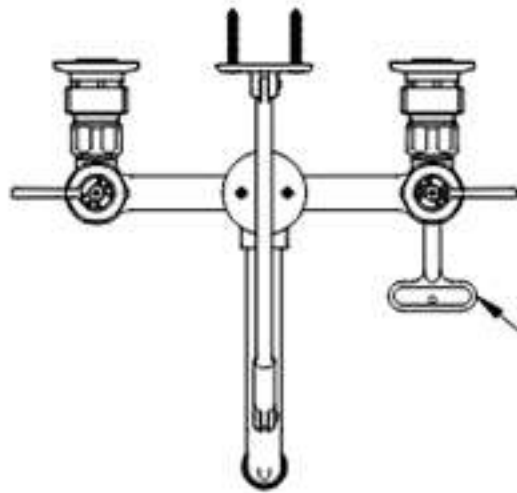

# Fisher 82610

\*ADJUSTABLE ECCENTRIC  
LOOSE KEY STOPS  
OPERATED  
W/ REMOVABLE KEY

MOUNTING SURFACE

SUPPORT ROD  
W/ WALL BRACKET &  
MOUNTING SCREWS

6" SERVICE  
SINK SPOUT  
W/ PAIL HOOK &  
3/4" GARDEN  
HOSE THREAD

LOOSE  
KEY  
STOPS\*

12 7/8"  
[327mm]

Ø15/16"  
[23mm]

2 9/16"  
[65mm]

6 1/2"  
[165mm]

3 1/8"  
[79mm]

1/2" NPT  
FEMALE  
INLETS