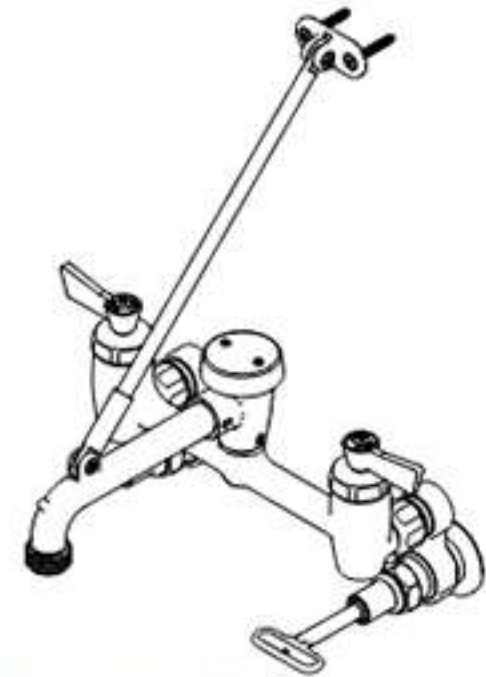

# Fisher 82610

\*ADJUSTABLE ECCENTRIC  
LOOSE KEY STOPS  
OPERATED  
W/ REMOVABLE KEY

MOUNTING SURFACE

SUPPORT ROD  
W/ WALL BRACKET &  
MOUNTING SCREWS

6" SERVICE  
SINK SPOUT  
W/ PAIL HOOK &  
3/4" GARDEN  
HOSE THREAD

LOOSE  
KEY  
STOPS\*

12 7/8"  
[327mm]

Ø15/16"  
[23mm]

2 9/16"  
[65mm]

6 1/2"  
[165mm]

3 1/8"  
[79mm]

1/2" NPT  
FEMALE  
INLETS