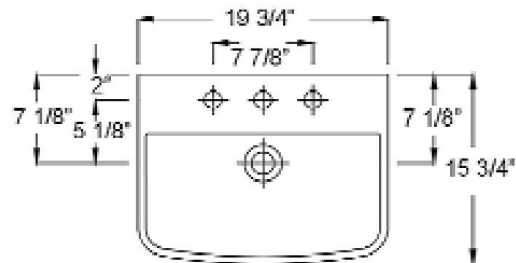

Dimensions of fixture are nominal and may vary within the range of tolerances established by ASME Standard A112.19.2-2008. Dimensions and specifications subject to change without notice.