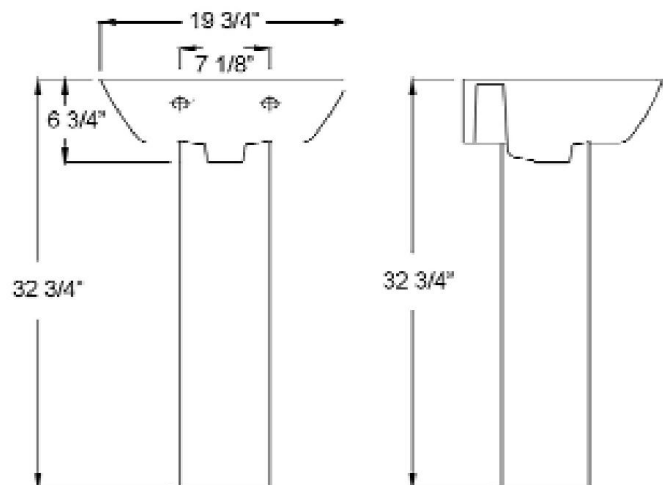

# SUMMIT 500 PEDESTAL LAVATORY

Cat. No.  
3-76X

Faucet not included

W: 19-3/4"  
D: 15-3/4"  
H: 32-3/4"  
Flange: 2-7/8"

Column: 7-1/4" L X 5-1/2" W X 27-1/2" H

## Interior Dimensions:

Basin Interior: 18-1/2"W x 10-3/8"D  
Basin Depth: 5-3/4"  
Mount bolts height: 30-1/2"  
Mount holes cc: 7-1/8"  
Faucet and spout holes: 1-3/8"

## Features:

- ▶ Made of Vitreous China
- ▶ Available for 1 hole, 4" CC or 8" Widespread
- ▶ Pre-drilled overflow hole
- ▶ Back of column is open
- ▶ Can be installed using toggle or molly bolts (not included)
- ▶ For ease installation order **Hangers** (pair) or **Bracket** (one)

## Compliance Certification

Meets or exceeds the following specifications: ASME A112.19.2 2013 and CSA B45.1-13 for ceramic plumbing fixtures.

Dimensions of fixture are nominal and may vary within the range of tolerances established by ASME Standard A112.19.2-2008. Dimensions and specifications subject to change without notice.